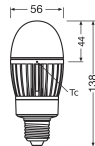

**Specifications Ledvance LED Bulb HQL
LED P E27 14.5W 2000lm - 840 Cool
White | Replaces 50W**

[View Product](#)

General Information

SKU	247164
EAN	4099854040627
Brand	Ledvance
Manufacturer Name	HQL LED P 2000LM 14,5W 840 E27 LEDV
Full box quantity	6
Any Lamp all-in warranty	5 Years
Energy efficiency class	D
Average Lifetime (h)	60000

Technical Information

Technology	LED
Product Type Category	E27 LED
Replaces (Watt)	50
Voltage (V)	220-240
Wattage	14.5
Dimmable	Not Dimmable
Cap / Base	E27 (Edison screw)
Colour Code	840 Cool White
Colour temperature (Kelvin)	4000 Cool White
Colour Rendering (Ra)	80-89

Dimensions

Length (mm)	138
Diameter (mm)	55
Shape	Elliptical

Why Any-lamp?

 Order from the **largest lighting specialist** in Europe  **Customised** quotation

 Up to **7 years warranty**  **Easy** return process