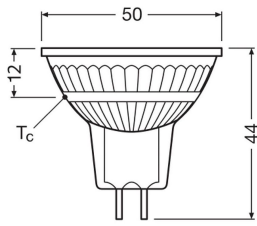

## Specifications Ledvance LED Reflector GU5.3 MR16 3.4W 345lm 36d - 840 Cool White | Replaces 35W

[View Product](#)

### Technical Information

|                             |                 |
|-----------------------------|-----------------|
| Technology                  | LED             |
| Product Type Category       | GU5.3 LED       |
| Replaces (Watt)             | 35              |
| Voltage (V)                 | 12              |
| Wattage                     | 3.4             |
| Beam Angle (degree)         | 36              |
| Dimmable                    | Not Dimmable    |
| Cap / Base                  | GU5.3           |
| Colour Code                 | 840 Cool White  |
| Colour temperature (Kelvin) | 4000 Cool White |

## Dimensions

|               |           |
|---------------|-----------|
| Height (mm)   | 46        |
| Length (mm)   | 44        |
| Diameter (mm) | 50        |
| Shape         | Reflector |
| Exact shape   | PAR16     |