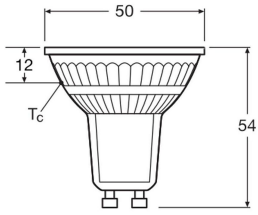

## Specifications Ledvance LED Reflector GU10 PAR16 8W 750lm 36d - 830 Warm White | Replaces 100W

[View Product](#)

### Technical Information

Technology	LED
Product Type Category	GU10 LED
Replaces (Watt)	100
Voltage (V)	220-240
Wattage	8
Beam Angle (degree)	36
Dimmable	Not Dimmable
Cap / Base	GU10
Colour Code	830 Warm White
Colour temperature (Kelvin)	3000 Warm White

## Dimensions

Length (mm)	54
Diameter (mm)	50
Shape	Reflector
Exact shape	PAR16