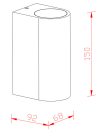

[View Product](#)

General Information

SKU	250630
EAN	5430004236023
Brand	D'Lite
Manufacturer Name	Vossem Aluminium body, clear glass diffuser, 220-240V/50-60Hz, 2xGU10 lampholder max:35W, bulb exclu
Any Lamp all-in warranty	2 Years

Technical Information

Technology	Fixture with Socket
Dimmable	Not Dimmable
Suitable for	GU10
Including bulb	No
Amount of bulbs required	2
Tiltable	No
Mounting Method	Wall mounted
Product Type Category	Decorative Lighting with Socket

Fixture Information

Fixture Connection	Cable
IP-rating	IP54