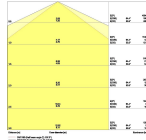

Specifications Multipack 4x Ledvance LED Waterproof Batten 33W 3960lm - 865 Daylight | 120cm

[View Product](#)

General Information

SKU	257373
EAN	8719157069175
Brand	Ledvance
Manufacturer Name	Multipack 4x DP COMP TH 1200 V 33W 865 IP66 PS LEDV
Any Lamp all-in warranty	5 Years
Average Lifetime (h)	75000

Technical Information

Technology	LED Integrated
Replaces (Watt)	2x36
Wattage	33
Voltage (V)	220-240
Dimmable	Not Dimmable
Colour of Light	White
Colour Code	865 Daylight
Colour temperature (Kelvin)	6500 Daylight
Colour Rendering (Ra)	80-89
Light colour options	Single Color
Luminous Flux (Lumen)	3960
Luminous Efficacy (lm/W)	123

Power factor	>0.90
Including bulb	Yes
Length	120cm
Product Type Category	LED Waterproof Batten

Fixture Information

Mounting Method	Surface
Fixture Connection	Connection unit 3-pole
Optical Cover	PC (Polycarbonate)
IP-rating	IP66
Impact Protection (IK)	IK08 - 5 joules
Operating Temperature	-20 to +45
Housing	PC (Polycarbonate)
Colour of the Fixture	White
Emergency Lighting	No Emergency Unit
Series	Compact

Dimensions

Length (mm)	1285
Width (mm)	60
Height (mm)	53

Sensor Information

Why Any-lamp?

Type of sensor No Sensor

Order from the **largest lighting specialist** in Europe

Customised quotation

Up to **7 years warranty**