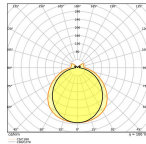

[View Product](#)

General Information

SKU	257409
EAN	8719157070300
Brand	Ledvance
Manufacturer Name	Multipack 10x DULUX LED F24 EM V 12W 840 2G10 LEDV
Full box quantity	10
Any Lamp all-in warranty	3 Years
Energy efficiency class	E
Average Lifetime (h)	30000

Technical Information

Technology	LED
Replaces (Watt)	24
Wattage	12
Dimmable	Not Dimmable
Cap / Base	2G10 (4-pins)
Number of pins	4
Colour Code	840 Cool White
Colour temperature (Kelvin)	4000 Cool White
Colour Rendering (Ra)	80-89
Colour of Light	White